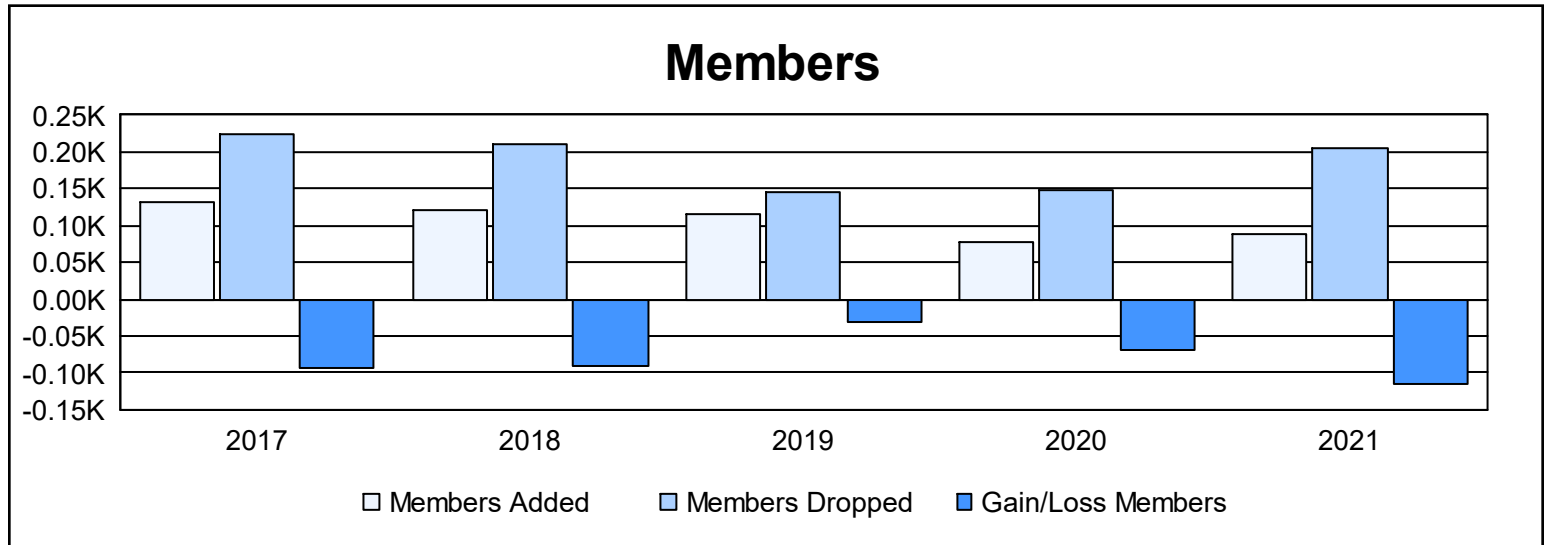

Year	New Clubs	Dropped Clubs	Gain/ Loss Clubs	New Members	Charter Members	Reinstate Members	Transfer Members	Total Member Added	Total Members Dropped	Gain/ Loss Members
2016-2017	0	3	-3	110	1	19	1	131	225	-94
2017-2018	0	4	-4	96	4	12	8	120	211	-91
2018-2019	0	0	0	113	0	1	1	115	146	-31
2019-2020	0	1	-1	69	1	2	5	77	147	-70
2020-2021	0	2	-2	83	1	3	2	89	204	-115
<b>Average</b>	<b>0</b>	<b>2</b>	<b>-2</b>	<b>94</b>	<b>1</b>	<b>7</b>	<b>3</b>	<b>106</b>	<b>187</b>	<b>-80</b>

### Membership Composition June 2021 Cumulative